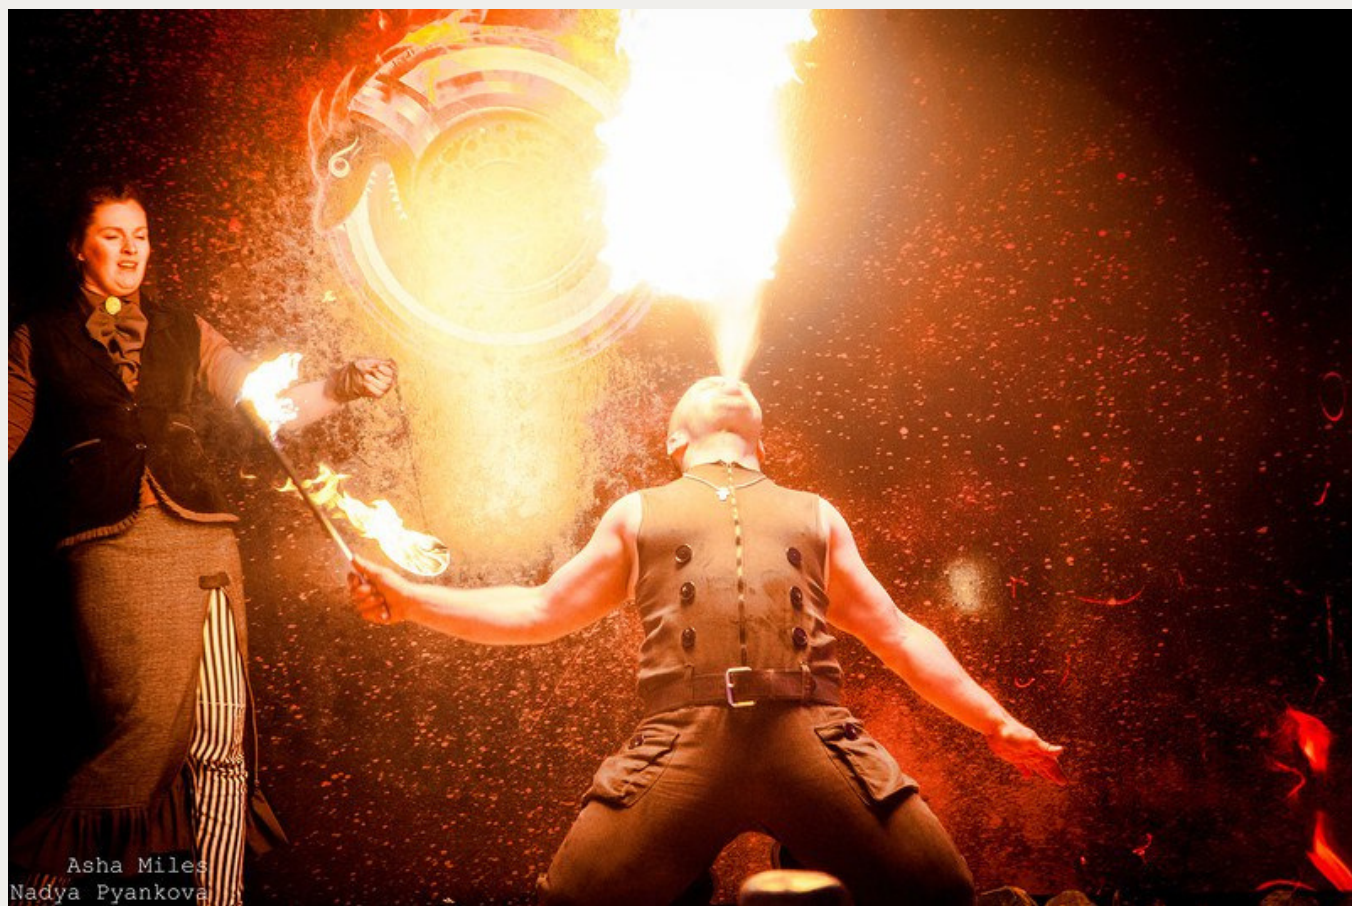

ZMEŸRADUGA

CREATIVE GROUP

Asha Miles
Nadya Pyankova

© Gleb Mikhailovich Aleksandrov, 2015

EMAIL

zmeyraduga@ya.ru

INSTAGRAM

@zmeyraduga